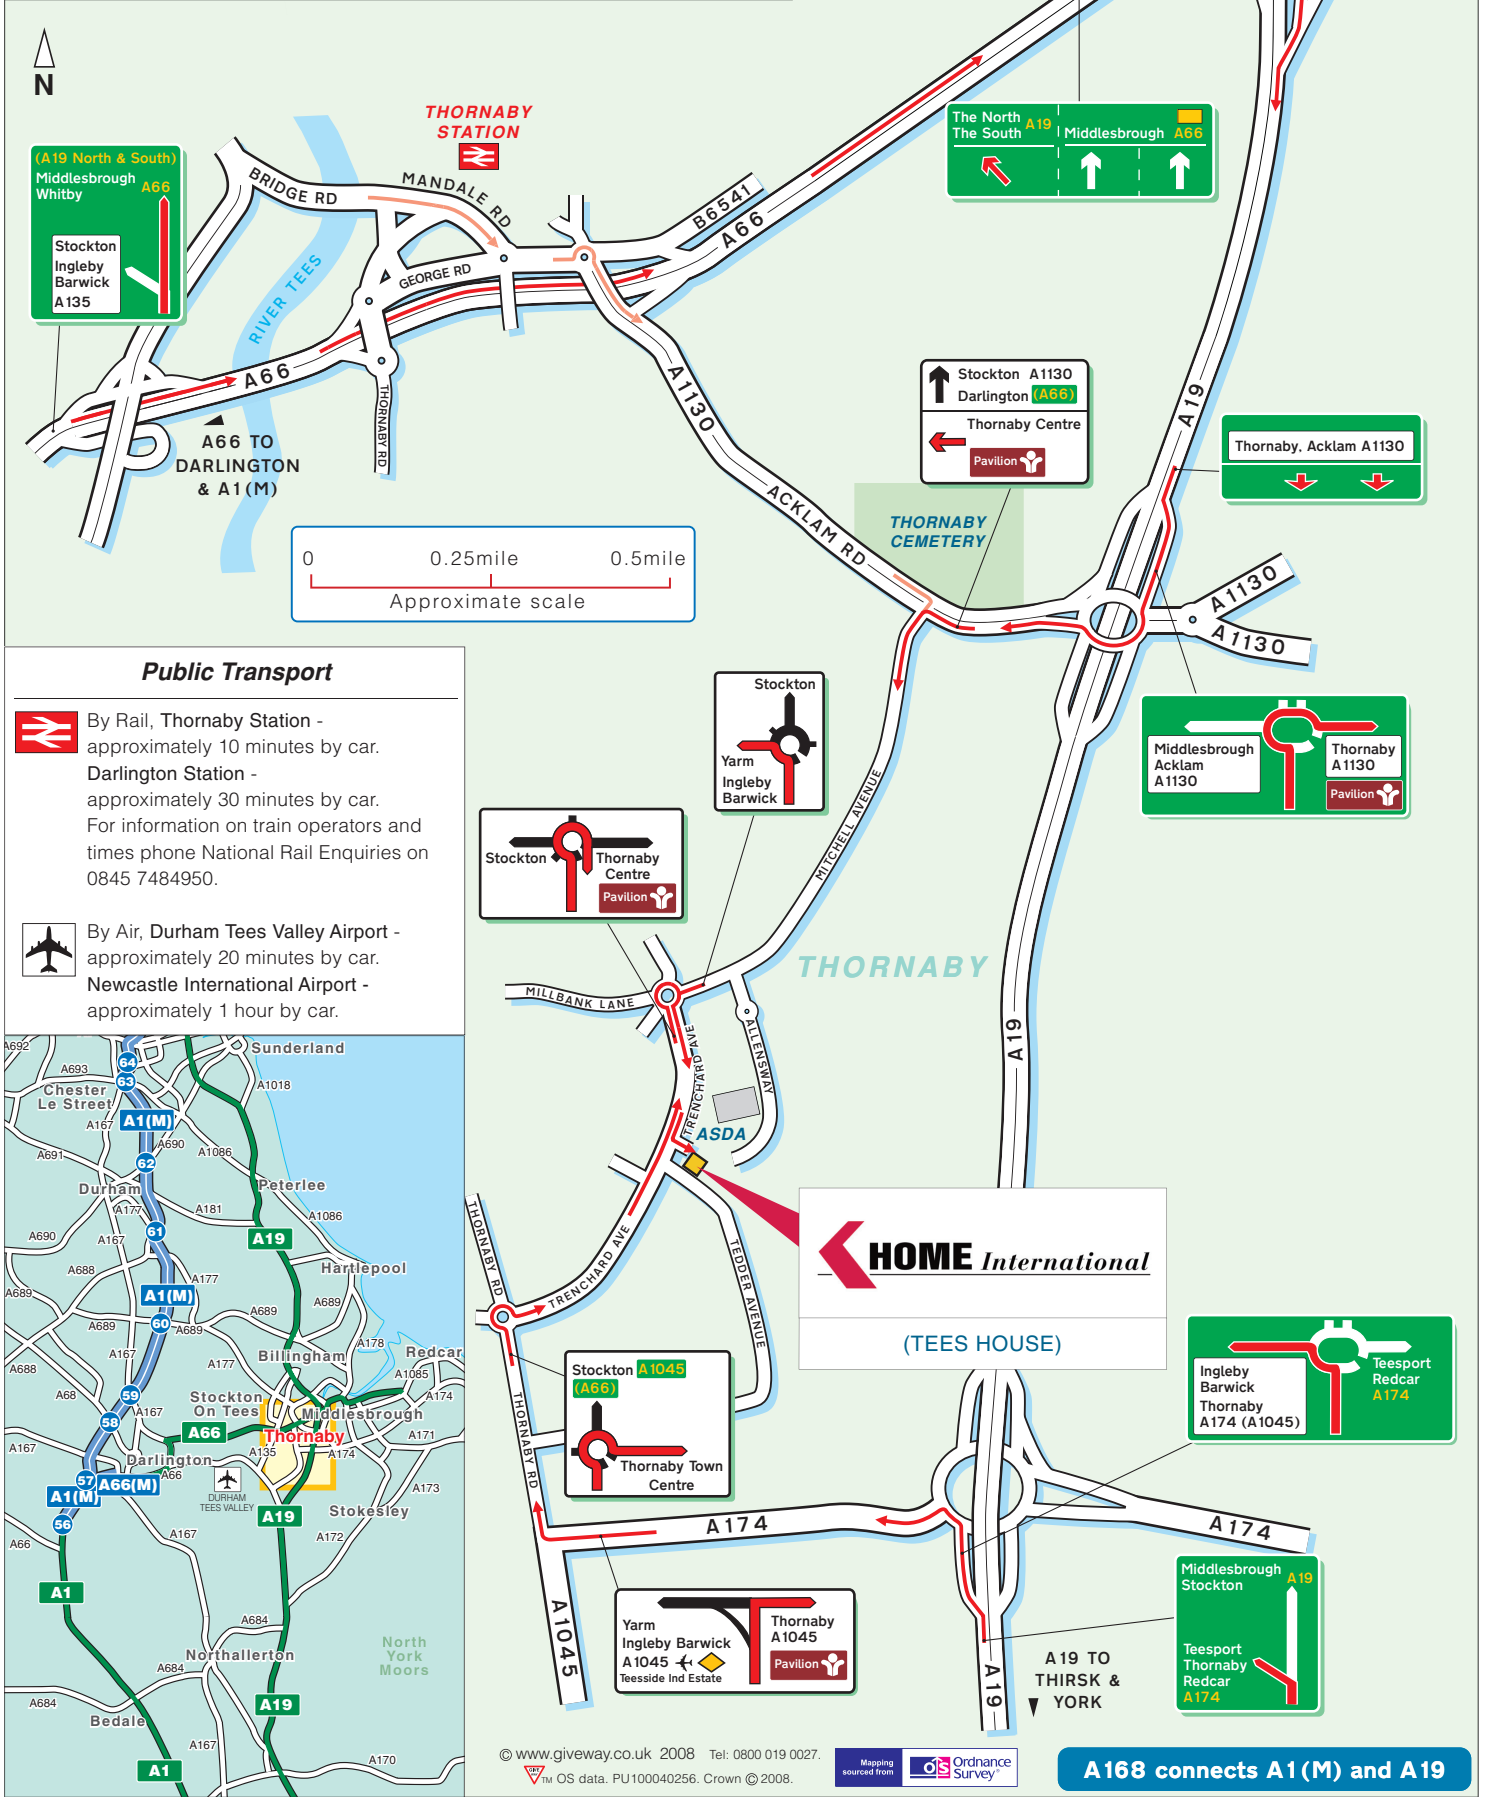

TEES HOUSE

Trenchard Avenue, Thornaby, Stockton on Tees TS17 0WQ
 Tel +44 (0) 1642 753400 Fax +44 (0) 1642 765431

A689 connects A1 (M) and A19

The North (A19)
 Billingham (A1027)
 Hartlepool (A689)
 The South (A19)
 Teesport
 Whitby (A174)

A19 TO SUNDERLAND & NEWCASTLE UPON TYNE
 A66 TO MIDDLESBROUGH

(A19 North & South)
 Middlesbrough
 Whitby
 A66
 Stockton
 Ingleby
 Barwick
 A135

The North
 The South
 A19
 Middlesbrough
 A66

Stockton A1130
 Darlington (A66)
 Thornaby Centre
 Pavilion

By Air, Durham Tees Valley Airport - approximately 20 minutes by car.
 Newcastle International Airport - approximately 1 hour by car.

HOME International
 (TEES HOUSE)

Middlesbrough
 Acklam
 A1130
 Thornaby
 A1130
 Pavilion

Middlesbrough
 Stockton
 A19
 Teesport
 Thornaby
 Redcar
 A174

A19 TO THIRSK & YORK

A168 connects A1 (M) and A19